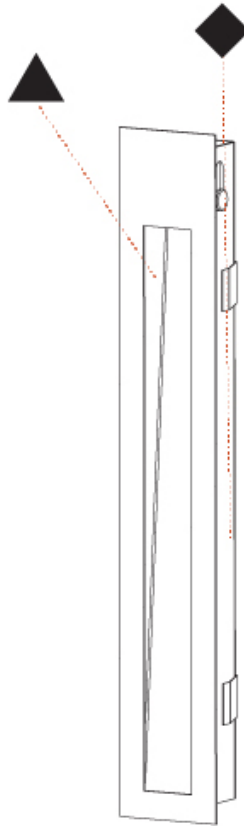

PHYSICAL

Shape: Square
 Length (mm): 53
 Length (in): 2 1/16
 Height (mm): 53
 Depth (mm): 35
 Height (in): 2 1/16
 Depth (in): 1 3/8
 Min. Recessing Depth (mm): 40
 Min. Recessing Depth (in): 1 9/16
 Weight (kg): 0.11
 Weight (lbs): 0.25
 Fixture Finish: SSR / BKV / CWI / CRY / HAB / UFT / ITA / RUA / FTG / MYG / LOD / PUS / FRO / FUP / KIA / POP / BLS / SPG / MEY / GOH / CHC / COM / ABZ / JAG / OBR / MOS / ROR
 Fixture Material: Aluminum

PHYSICAL

Shape: Square
 Length (mm): 53
 Length (in): 2 1/4
 Height (mm): 53
 Depth (mm): 35
 Height (in): 2 1/4
 Depth (in): 1 3/8
 Min. Recessing Depth (mm): 40
 Min. Recessing Depth (in): 1 9/16
 Weight (kg): 0.11
 Weight (lbs): 0.25
 Fixture Finish: SSR / BKV / CWI / CRY / HAB / UFT / ITA / RUA / FTG / MYG / LOD / PUS / FRO / FUP / KIA / POP / BLS / SPG / MEY / GOH / CHC / COM / ABZ / JAG / OBR / MOS / ROR
 Fixture Material: Aluminum

DELIGHT STRING WIDE RECESSED

A35699-

PROJECT

TYPE

SPECIFIER

QUANTITY

DATE

A