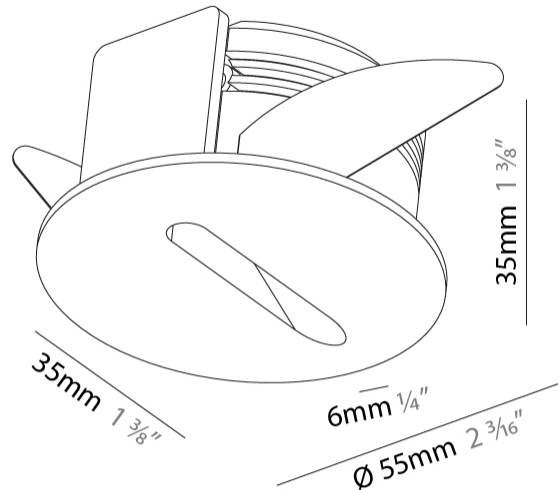

1. To build a product code in our configurator select the specify button on the base model # product page
2. To build a manual product code on this datasheet choose from the options listed below in blue font and add the suffix to the base model #

GENERAL

Series: Delight
Subseries: Delight Lollipop Round
Partner: Prolicht
Division: Architectural
Installation: Recessed
Product Type: Step Light
Mounting Location: Wall
Light Distribution: Asymmetric

PHYSICAL

Shape: Round
Diameter (mm): 55
Diameter (in): 2 ³/₁₆
Depth (mm): 35
Depth (in): 1 ³/₈
Ceiling Thickness (mm): 10 / 15
Min. Recessing Depth (mm): 40
Min. Recessing Depth (in): 1 ⁹/₁₆
Weight (kg): 0.11
Weight (lbs): 0.25
Fixture Finish: SSR / BKV / CWI / CRY / HAB / UFT / ITA / RUA / FTG / MYG / LOD / PUS / FRO / FUP / KIA / POP / BLS / SPG / MEY / GOH / CHC / COM / ABZ / JAG / OBR / MOS / ROR
Fixture Material: Aluminum
Cut-out Measurements: Ø50mm / 1 15/16"

ELECTRICAL

Lamp Type: LED (Zhaga Standard)
Input Wattage (W): 2.2
Total Output Wattage (W): 2
Dimming: 0-10V Dimming / Phase Dimming (120Vac Only)
Driver Included: No
Driver Location: Remote
Driver Type: Constant Current - 120 / 277Vac
Input Voltage (V): 120 - 277
Constant Current (MA): 700

LED

Number of LEDs: 1
Color Temperature (°K): 2700 / 3000 / 4000
Max. Delivered Lumen (lm): 80 / 80 / 90
CRI: >90 CRI
Lamp Life (hrs): 50000

OPTICAL

RATINGS AND CERTIFICATIONS

Certified By: Certified for North American Standards
IP rating: IP20