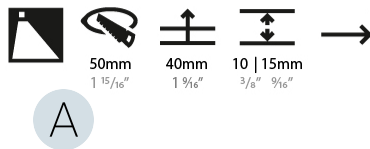

1. To build a product code in our configurator select the specify button on the base model # product page
2. To build a manual product code on this datasheet choose from the options listed below in blue font and add the suffix to the base model #

GENERAL

Series: Delight
Subseries: Delight Lollipop Round
Partner: Prolicht
Division: Architectural
Installation: Recessed
Product Type: Step Light
Mounting Location: Wall
Light Distribution: Asymmetric

PHYSICAL

Shape: Round
Diameter (mm): 55
Diameter (in): 2 ³/₁₆
Depth (mm): 35
Depth (in): 1 ³/₈
Ceiling Thickness (mm): 10 / 15
Min. Recessing Depth (mm): 40
Min. Recessing Depth (in): 1 ⁹/₁₆
Weight (kg): 0.11
Weight (lbs): 0.25
Fixture Finish: SSR / BKV / CWI / CRY / HAB / UFT / ITA / RUA / FTG / MYG / LOD / PUS / FRO / FUP / KIA / POP / BLS / SPG / MEY / GOH / CHC / COM / ABZ / JAG / OBR / MOS / ROR
Fixture Material: Aluminum
Cut-out Measurements: Ø50mm / 1 15/16"

ELECTRICAL

Lamp Type: LED (Zhaga Standard)
Input Wattage (W): 2.2
Total Output Wattage (W): 2
Dimming: 0-10V Dimming / Phase Dimming (120Vac Only)
Driver Included: No
Driver Location: Remote
Driver Type: Constant Current - 120 / 277Vac
Input Voltage (V): 120 - 277
Constant Current (MA): 700

LED

Number of LEDs: 1
Color Temperature (°K): 2700 / 3000 / 4000
Max. Delivered Lumen (lm): 80 / 80 / 90
CRI: >90 CRI
Lamp Life (hrs): 50000

OPTICAL

RATINGS AND CERTIFICATIONS

Certified By: Certified for North American Standards
IP rating: IP20